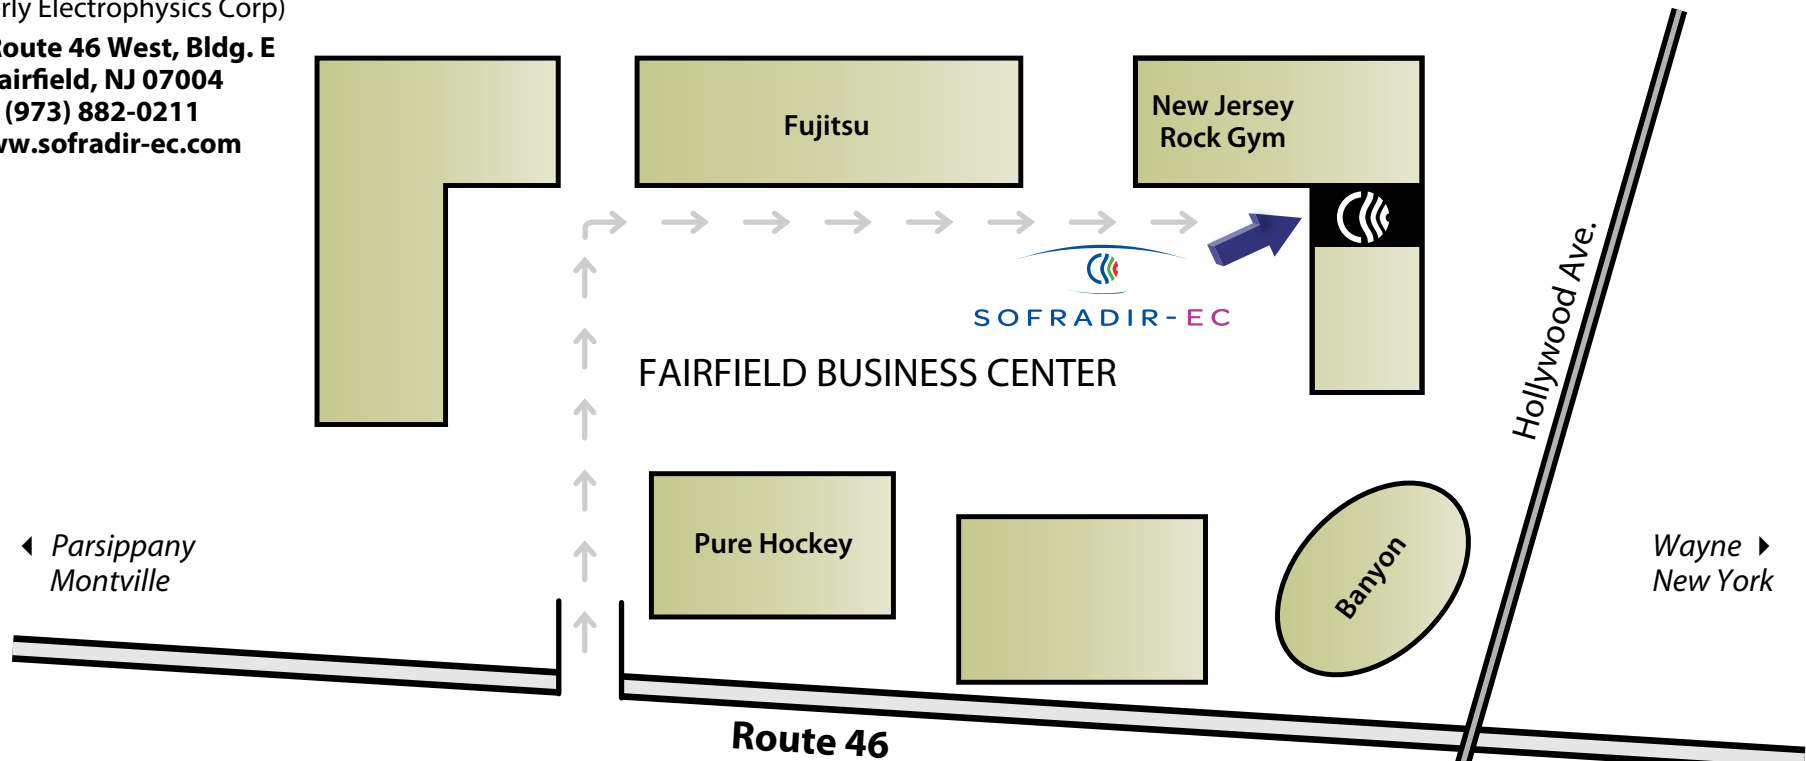

373 Route 46 West, Bldg. E
Fairfield, NJ 07004
(973) 882-0211
www.sofradir-ec.com

How to Get Here.

Directions from Newark Airport:

Follow the signs to the Garden State Parkway North to Exit 145. Take Route 280 West and travel approximately 10-12 miles. Take Exit 1 (New Rd) and turn right at the traffic signal. Travel approximately 1 mile to Route 46. Turn right at the lighted intersection onto Route 46 East. Travel approximately 5 miles to the Hollywood Ave Exit. Take the exit, turn left onto the overpass, and enter back onto Route 46 West. Make an immediate right turn into the Fairfield Business Center parking lot (Pure Hockey equipment store located at entrance). Continue straight to the stop sign, then turn right continuing to the far right corner of the campus as shown above. Sofradir EC entrance is as shown on the site map. We are located near the New Jersey Rock Gym.

Hotel Accommodations

Hampton Inn & Suites
118-124 Route 46 East
Fairfield, NJ 07004
(973) 575-5777

The Crown Plaza
Route 46 East
Fairfield, NJ 07004
(973) 227-9200

La Quinta
38 Two Bridges Rd
Fairfield, NJ 07004
(973) 575-1742

Best Western
213-234 Route 46 East
Fairfield, NJ 07004
(973) 575-7700