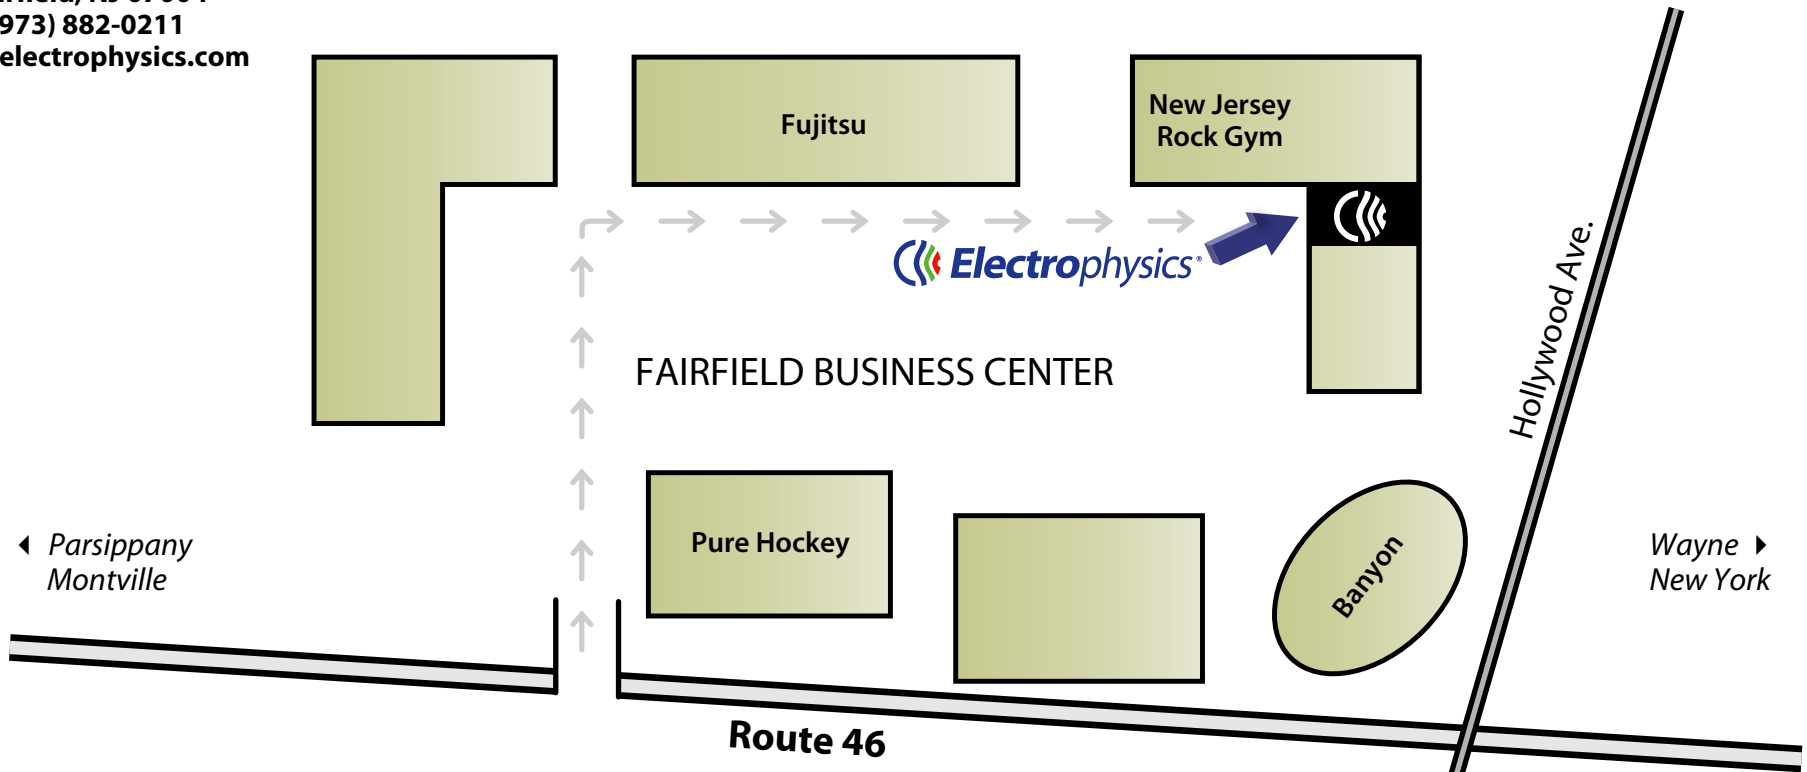

373 US Hwy 46W, Bldg. E
 Fairfield, NJ 07004
 (973) 882-0211
 www.electrophysics.com

How to Get Here.

Directions from Newark Airport:

Follow the signs to the Garden State Parkway North to Exit 145. Take Route 280 West and travel approximately 10-12 miles. Take Exit 1 (New Rd) and turn right at the traffic signal. Travel approximately 1 mile to Route 46. Turn right at the lighted intersection onto Route 46 East. Travel approximately 5 miles to the Hollywood Ave Exit. Take the exit, turn left onto the overpass, and enter back onto Route 46 West. Make an immediate right turn into the Fairfield Business Center parking lot (Pure Hockey equipment store located at entrance). Continue straight to the stop sign, then turn right continuing to the far right corner of the campus as shown above. Electrophysics' entrance is as shown on the site map. We are located near the New Jersey Rock Gym.

Hotel Accommodations

Hampton Inn & Suites
 118-124 Route 46 East
 Fairfield, NJ 07004
 (973) 575-5777

The Crown Plaza
 Route 46 East
 Fairfield, NJ 07004
 (973) 227-9200

La Quinta
 38 Two Bridges Rd
 Fairfield, NJ 07004
 (973) 575-1742

Best Western
 213-234 Route 46 East
 Fairfield, NJ 07004
 (973) 575-7700