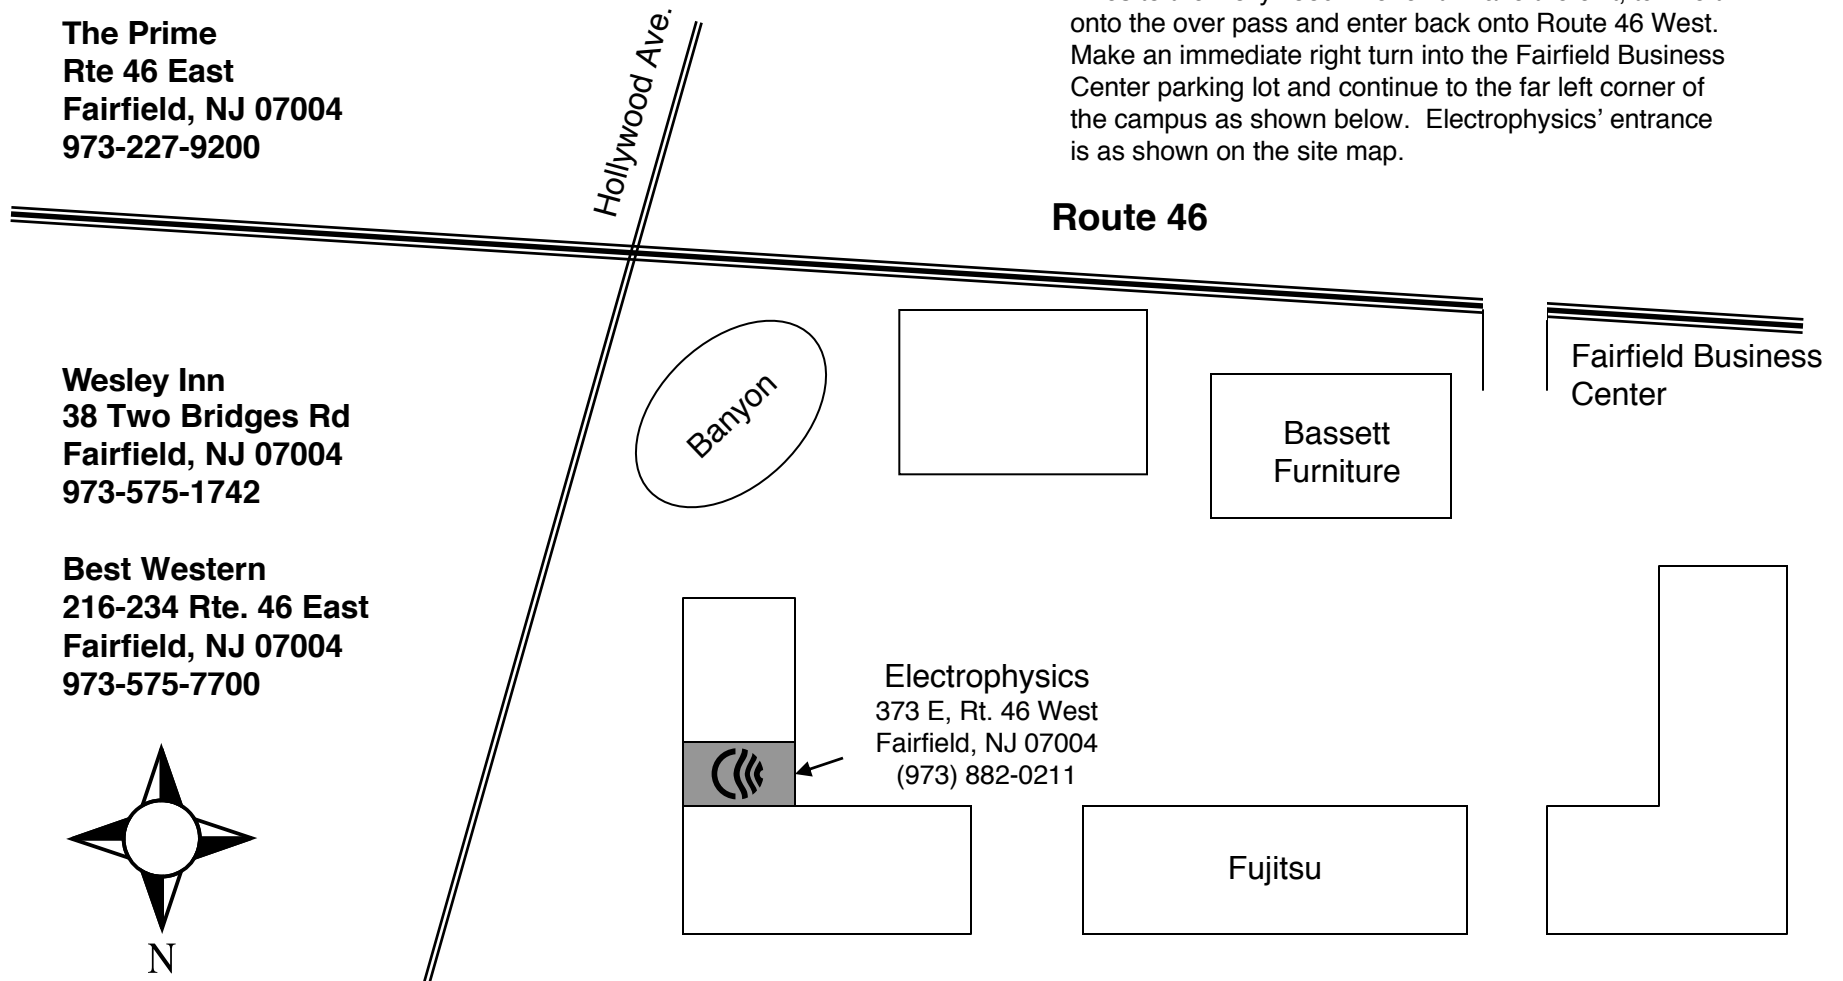

HOTEL ACCOMMODATIONS

Hampton Inn & Suites
118-124 Rte. 46 East
Fairfield, NJ 07004
973-575-5777

The Prime
Rte 46 East
Fairfield, NJ 07004
973-227-9200

Wesley Inn
38 Two Bridges Rd
Fairfield, NJ 07004
973-575-1742

Best Western
216-234 Rte. 46 East
Fairfield, NJ 07004
973-575-7700

Directions From Newark Airport:

Follow the signs to the Garden State Parkway North to exit 145. Take Route 280 West and travel approximately 10-12 miles. Take Exit 1 (New Road) and make a right at the traffic signal, travel approximately 1 mile to Route 46. Make a right turn at the lighted intersection onto Route 46 East. Travel approximately 5 miles to the Hollywood Ave. exit. Take the exit, turn left onto the over pass and enter back onto Route 46 West. Make an immediate right turn into the Fairfield Business Center parking lot and continue to the far left corner of the campus as shown below. Electrophysics' entrance is as shown on the site map.

Route 46

Hollywood Ave.

Banyon

Bassett
Furniture

Fairfield Business
Center

Electrophysics
373 E, Rt. 46 West
Fairfield, NJ 07004
(973) 882-0211

Fujitsu